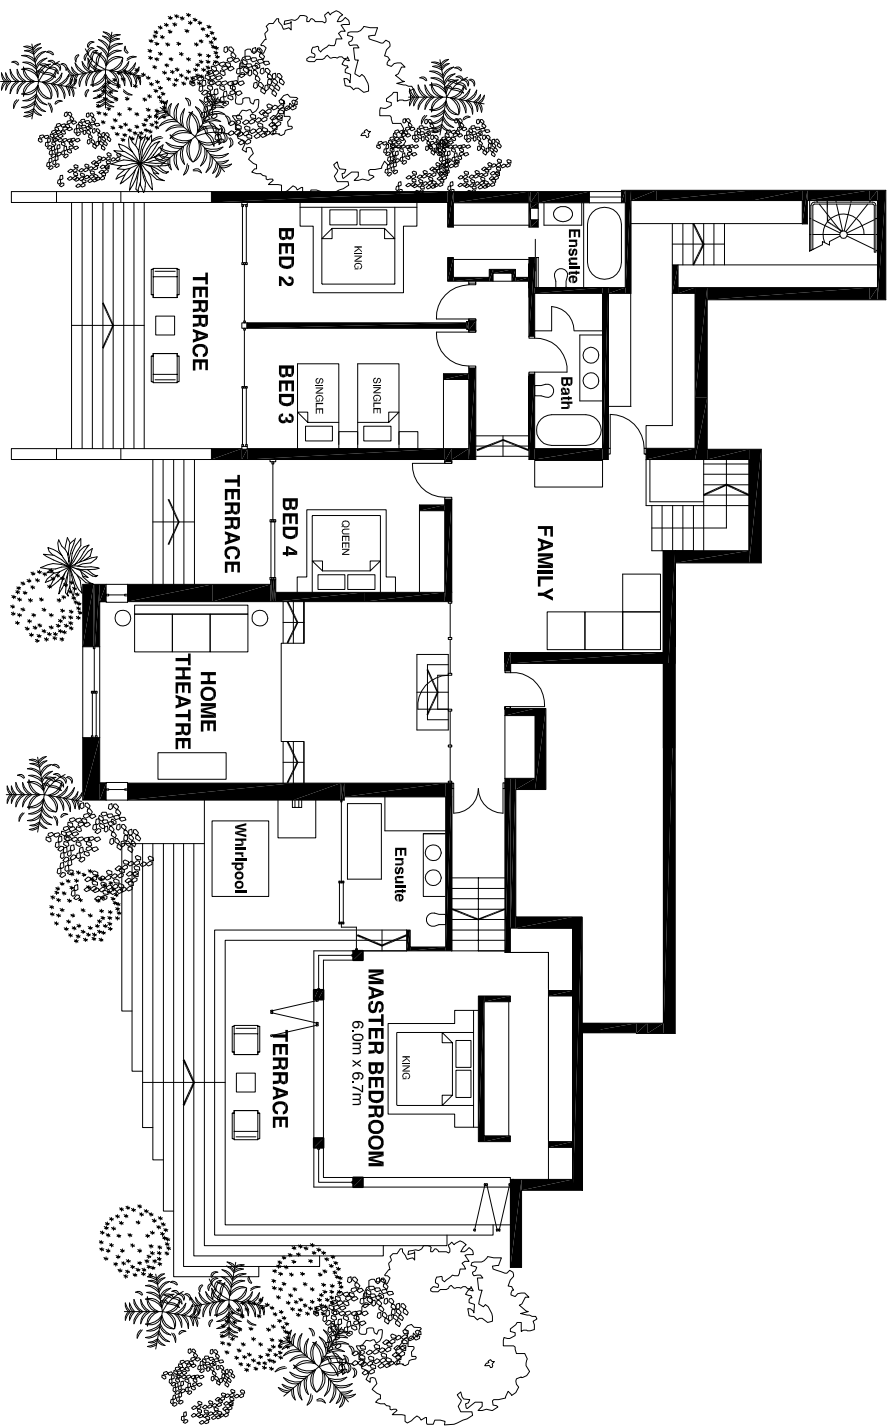

LOMCHOY - Villa 1

GARDEN LEVEL

Approx. 385 sq.m.

NOTES:
- Single beds in Bedroom 3 may be combined to form a King