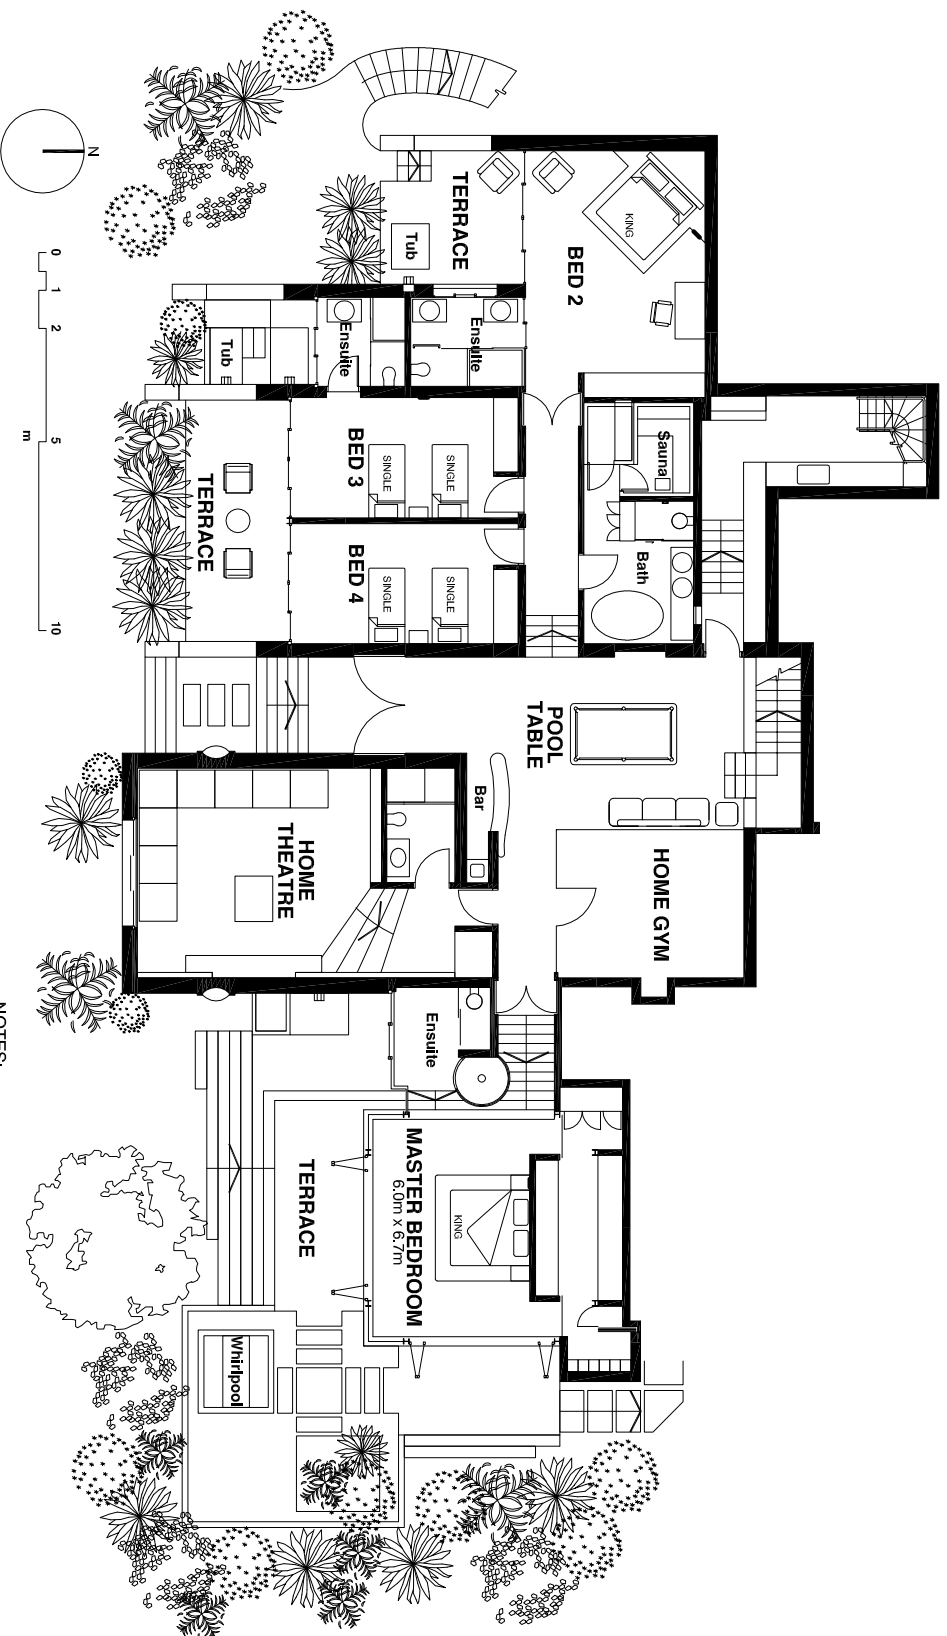

LEELAVADEE - Villa 6

GARDEN LEVEL

Approx. 533 sq.m.

NOTES:
- Single beds in Bedrooms 3 & 4 may be combined to form Kings