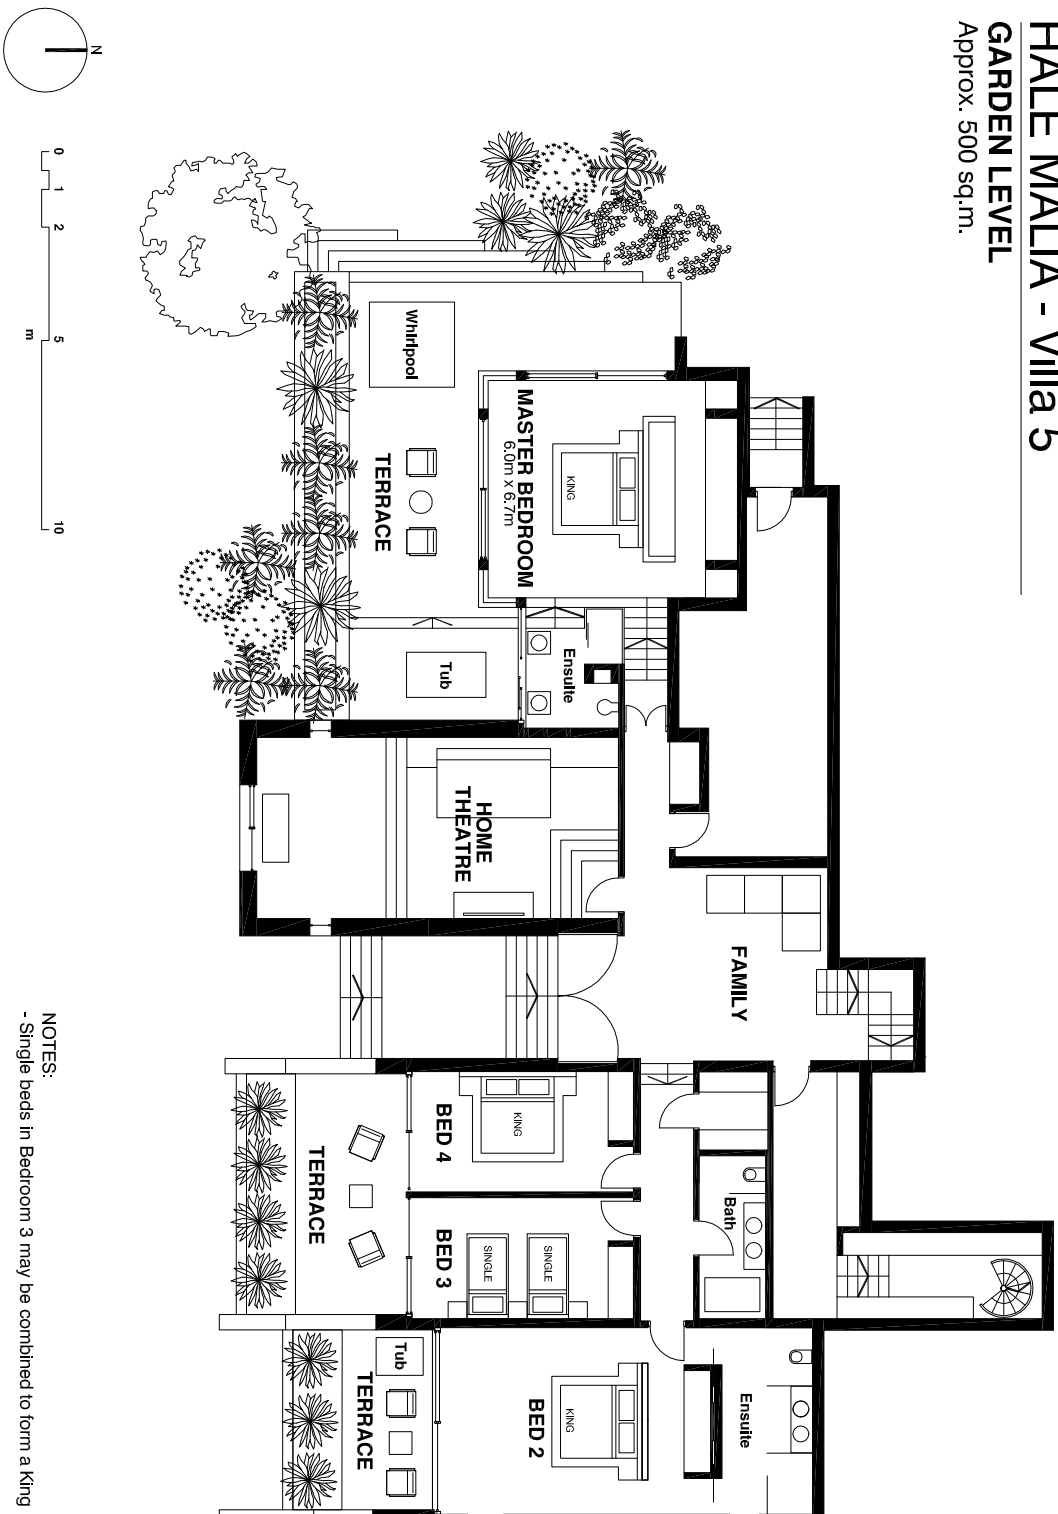

HALE MALIA - Villa 5

GARDEN LEVEL

Approx. 500 sq.m.

NOTES:

- Single beds in Bedroom 3 may be combined to form a King