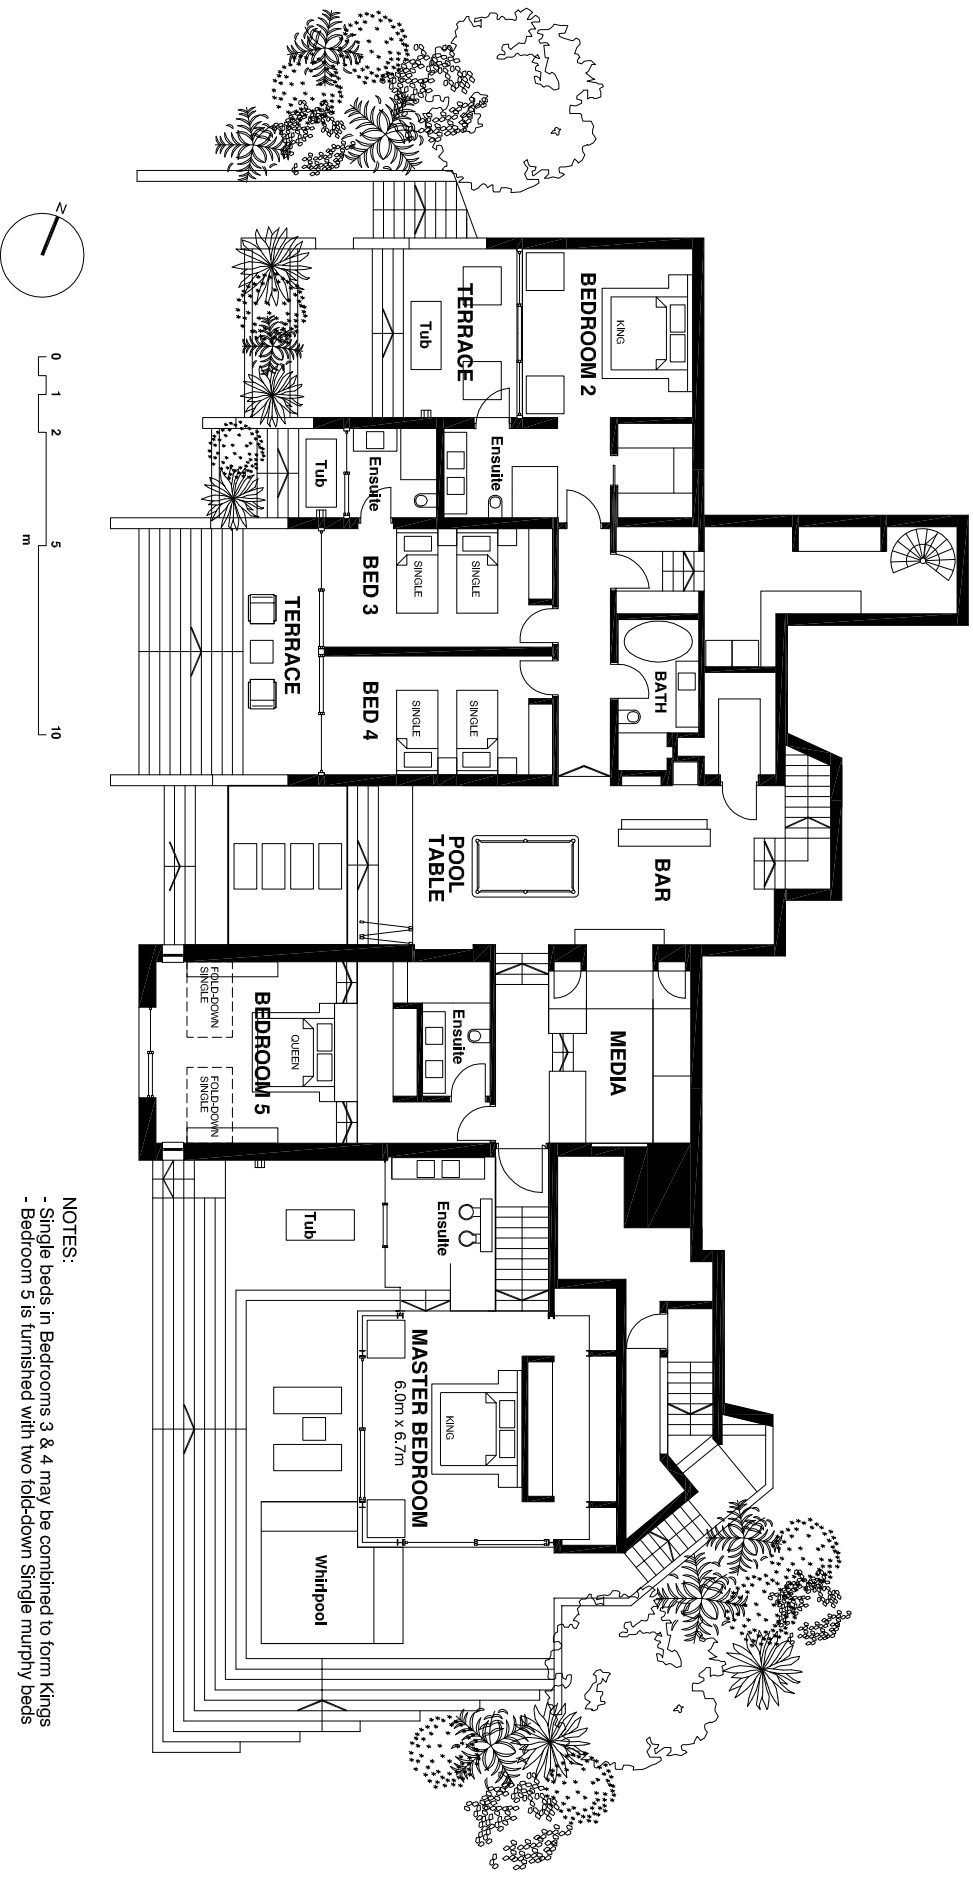

# SAENGOOTSA - Villa 3

## GARDEN LEVEL

Approx. 625 sq.m.

**NOTES:**

- Single beds in Bedrooms 3 & 4 may be combined to form Kings
- Bedroom 5 is furnished with two fold-down Single Murphy beds