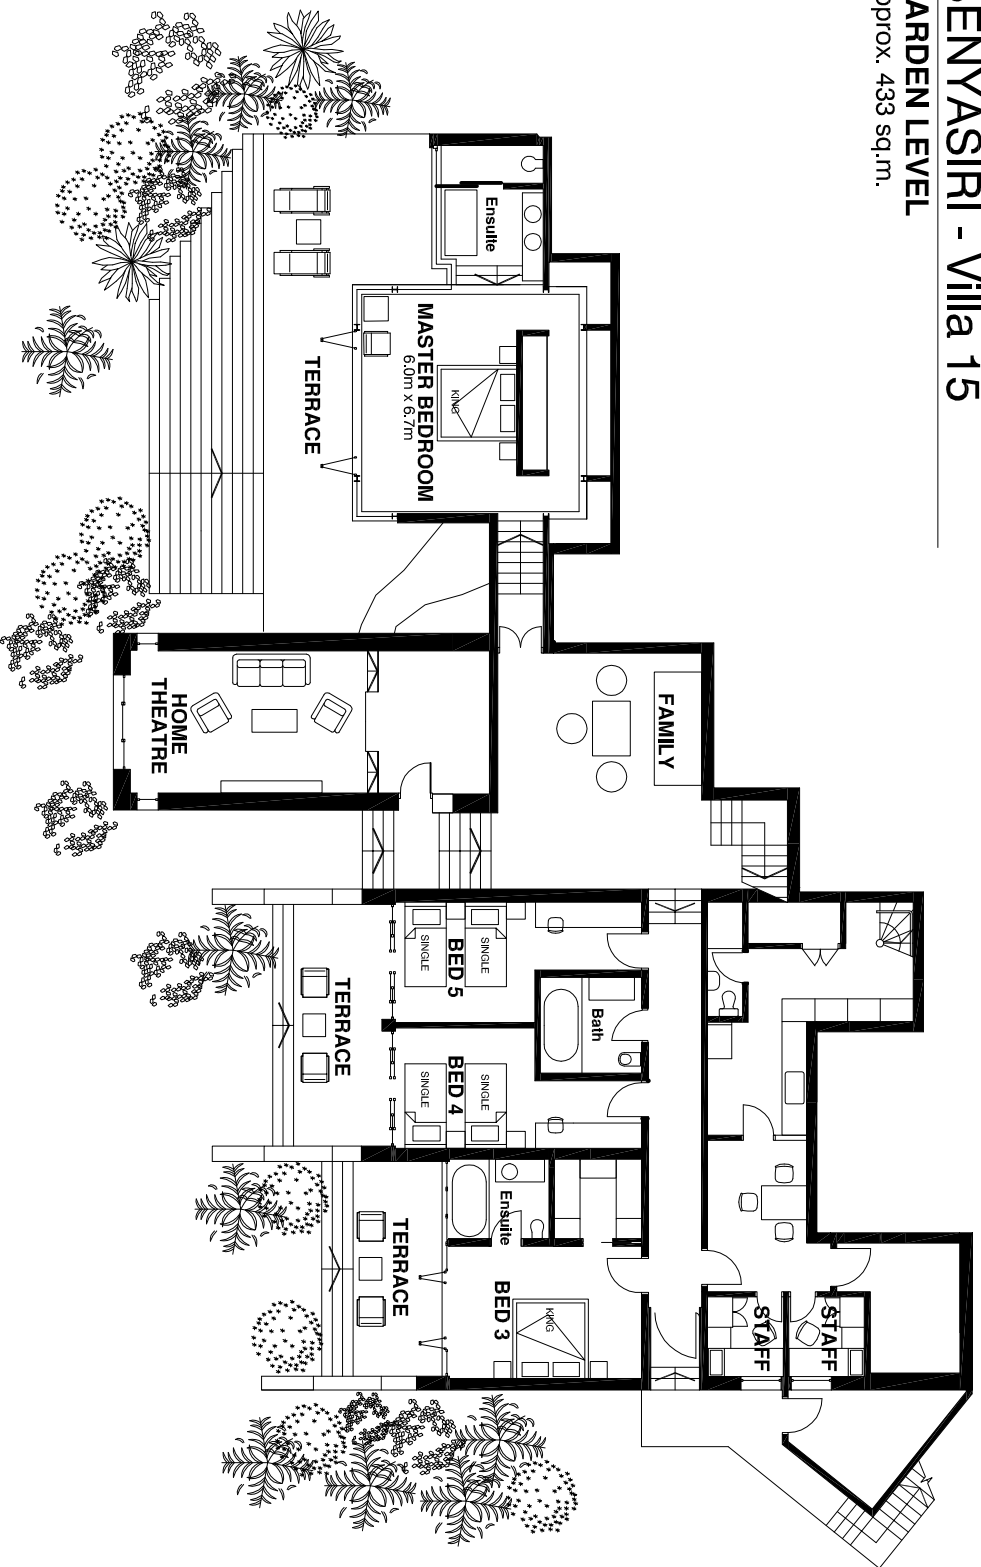

BENYASIRI - Villa 15

GARDEN LEVEL

Approx: 433 sq.m.

NOTES:
- Single beds in Bedrooms 4 & 5 may be combined to form Kings